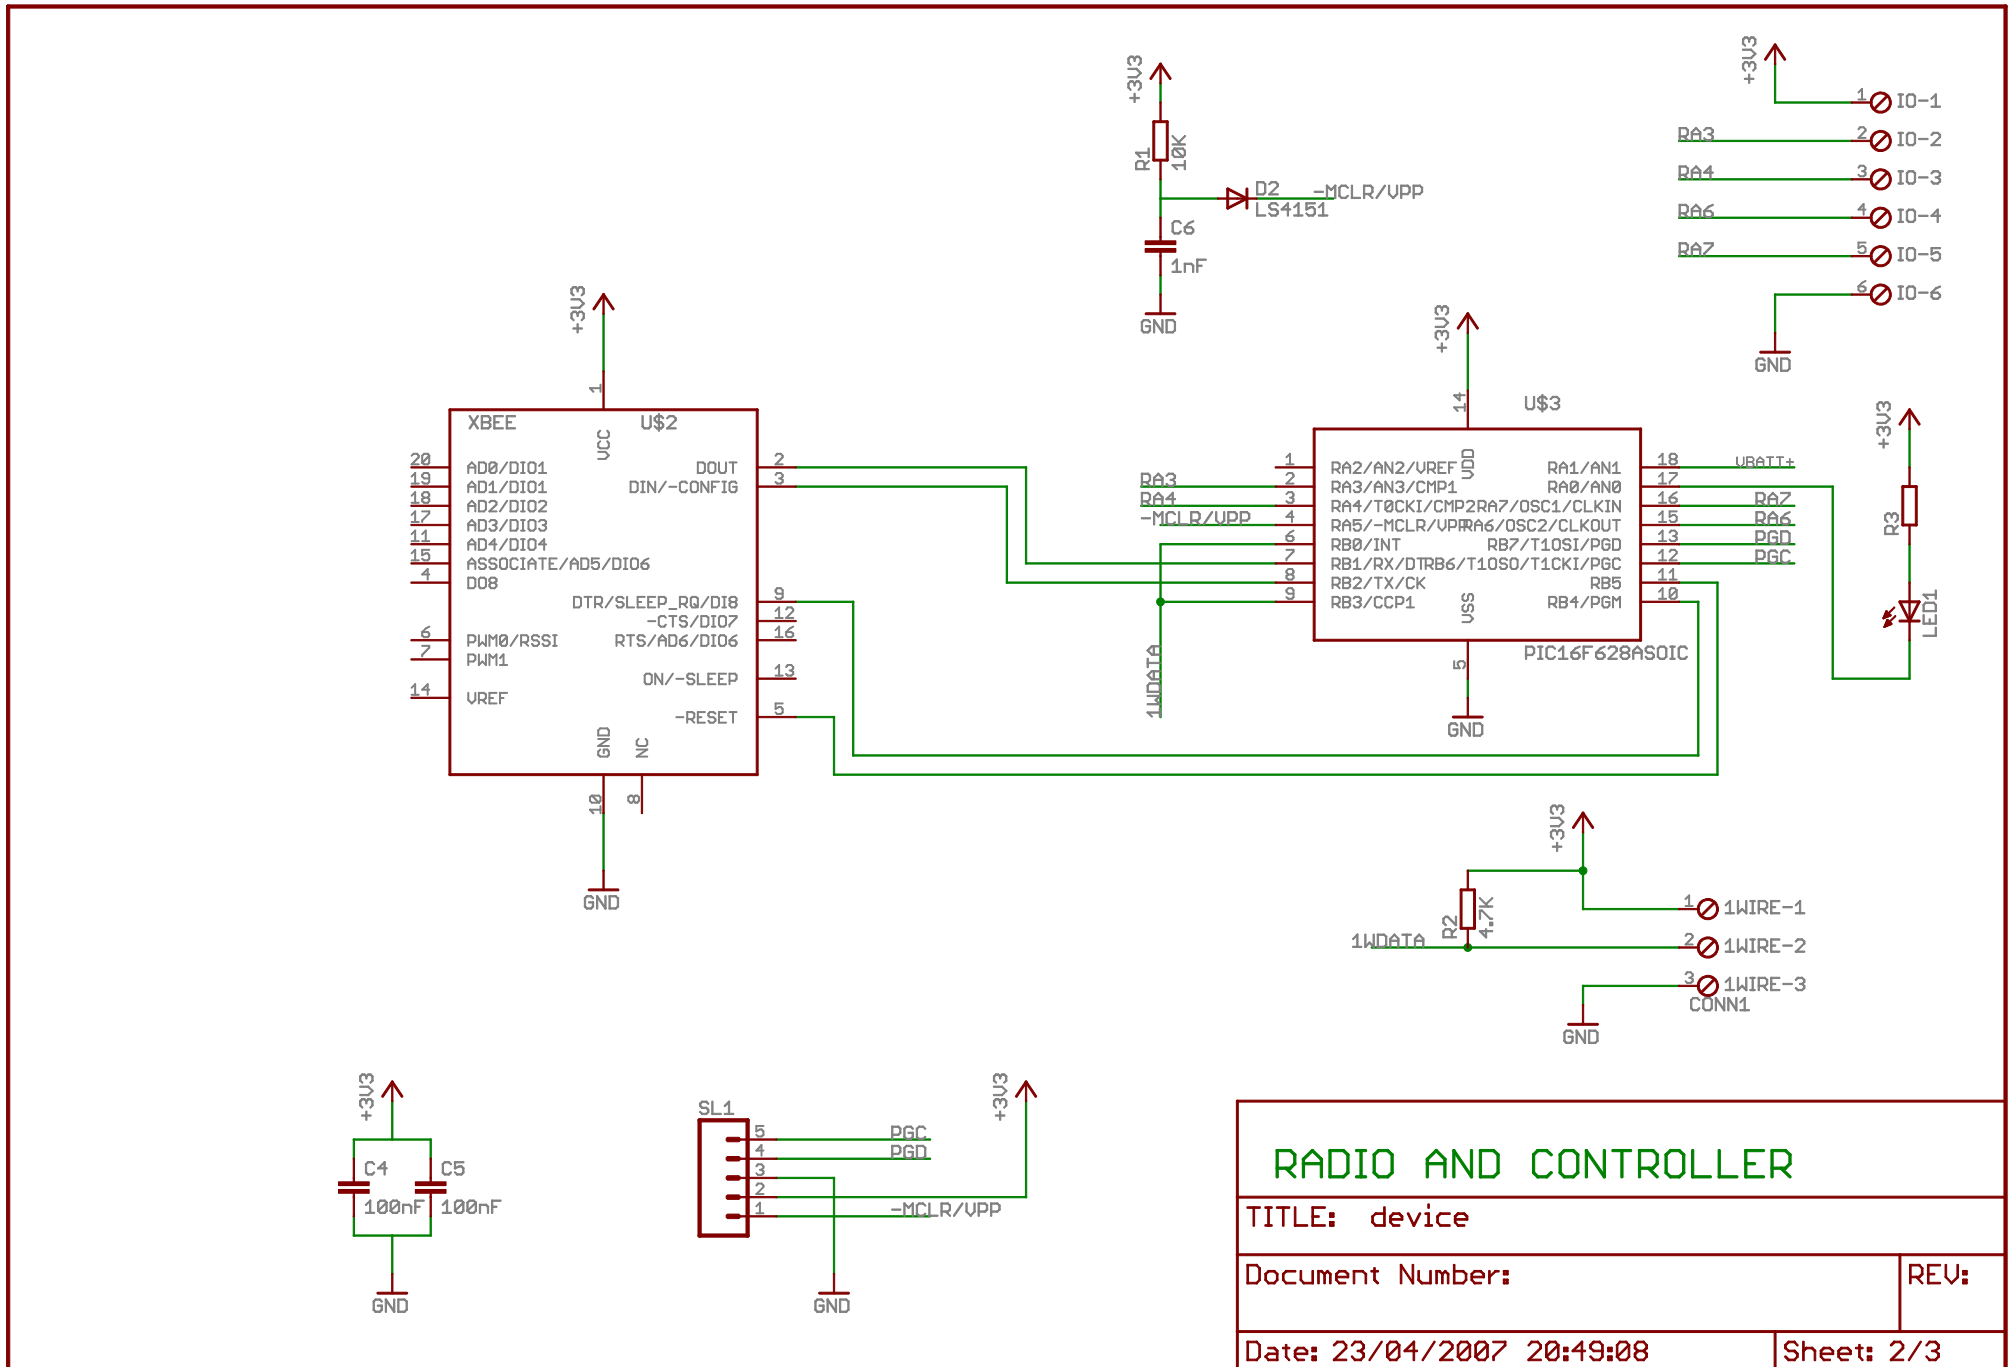

PKG = 0603

BATTERY POWER

TITLE: device

Document Number:

REV:

Date: 23/04/2007 20:49:08

Sheet: 1/3

RADIO AND CONTROLLER

TITLE: device

Document Number:

REV:

Date: 23/04/2007 20:49:08

Sheet: 2/3

-  H1
MOUNT-HOLE3.0
-  H2
MOUNT-HOLE3.0
-  H3
MOUNT-HOLE3.0
-  H4
MOUNT-HOLE3.0

TITLE: device	
Document Number:	REV:
Date: 23/04/2007 20:49:08	Sheet: 3/3